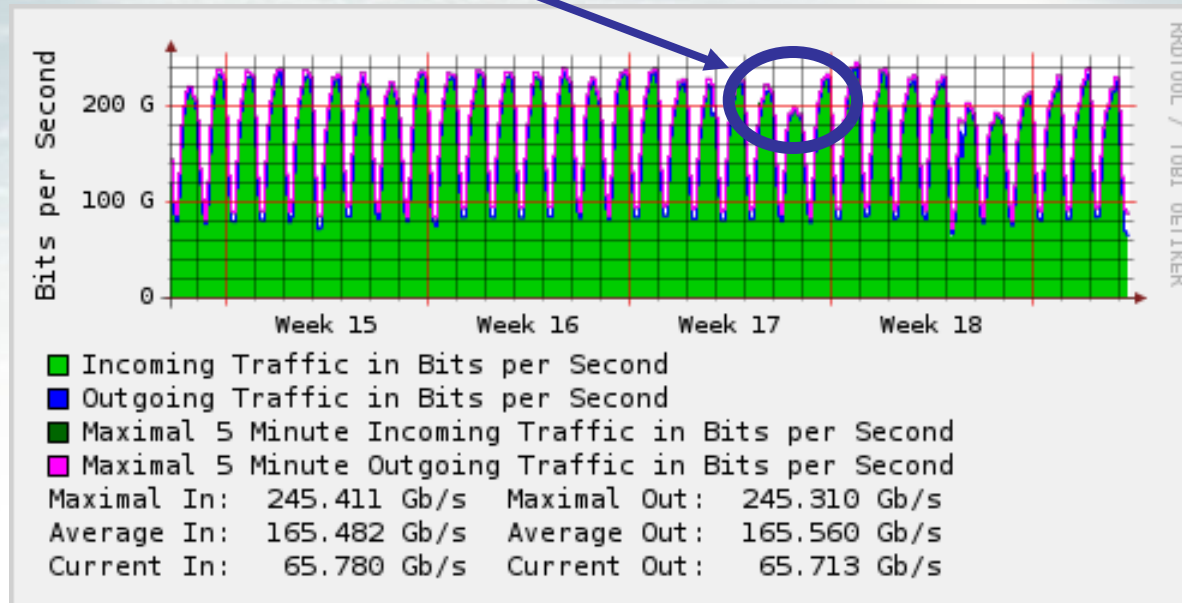

RIPE56: LINX News

Mike Hughes <mike *at* linx.net>

Some Statistics – 245Gb/sec peak

- What a good weekend can do for your stats:

First nice weekend of the year, 26th April

Port Trends

- 107 10G edge ports connected...

- ...a fall in 100M and 1G port use

Total Ports Connected - 577

- Greater light blue area shows 10G growing in proportion to other ports:

Total Connected Capacity – 1.2Tb

- Light blue is capacity from 10G ports