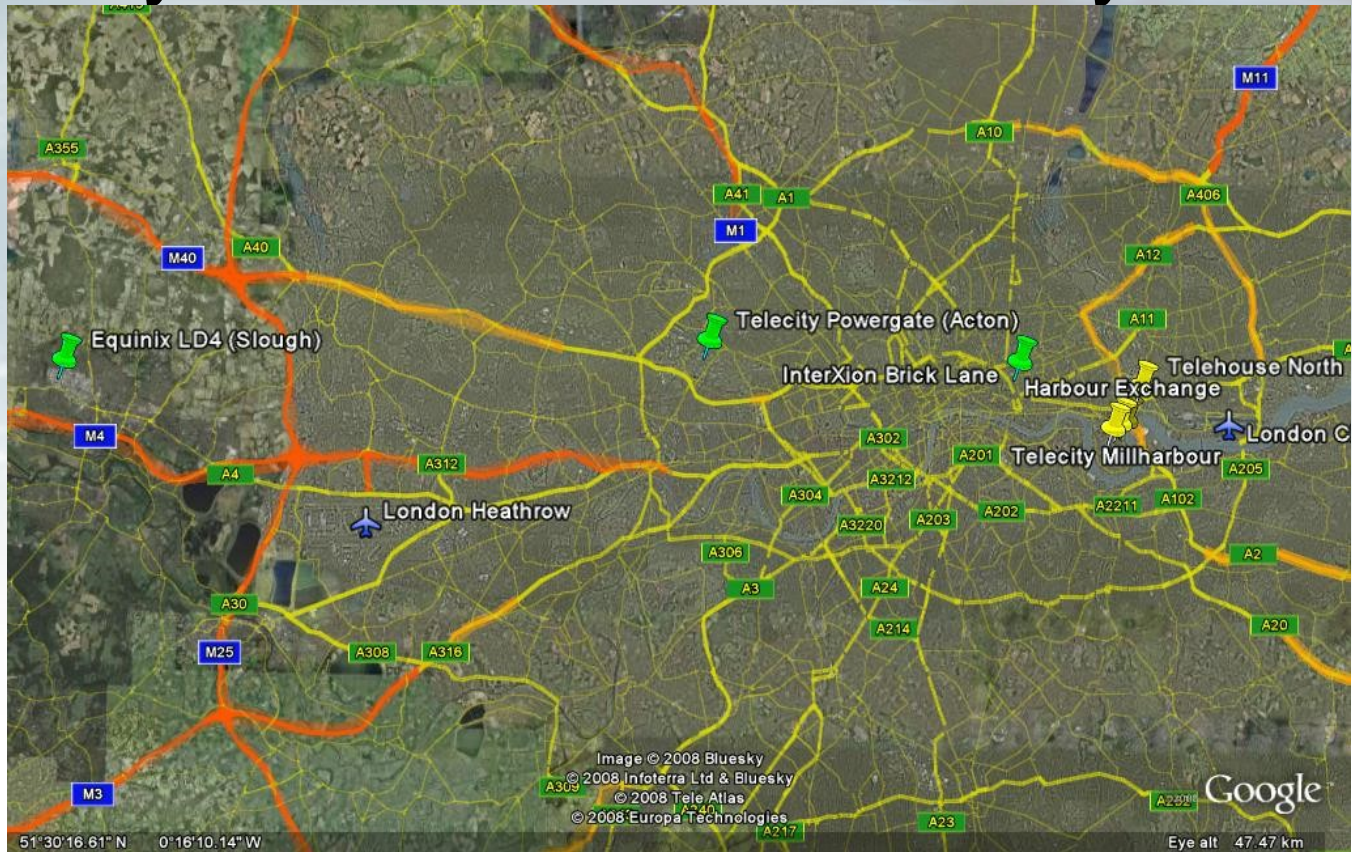

Potential New Locations

- Ready for service late Q3, early Q4: