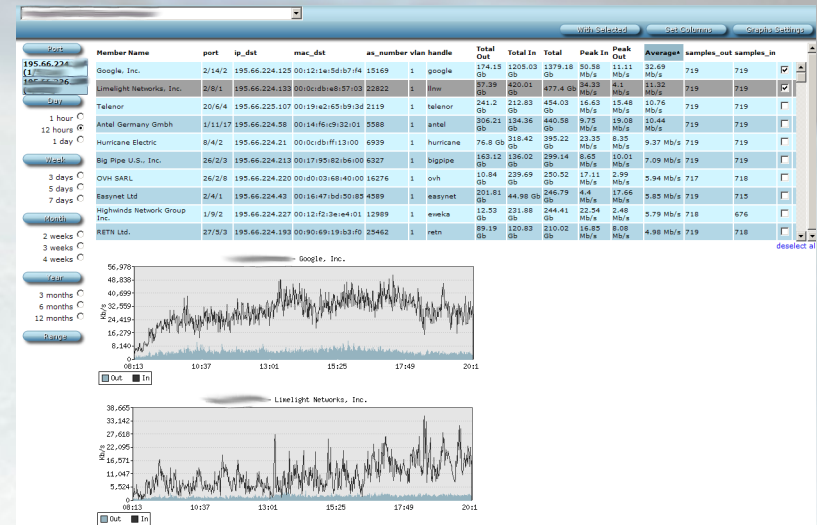

RIPE56: LINX News

Mike Hughes <mike *at* linx.net>

Some Statistics – 245Gb/sec peak

- What a good weekend can do for your stats:

First nice weekend of the year, 26th April

Port Trends

- 107 10G edge ports connected...

- ...a fall in 100M and 1G port use

Total Ports Connected - 577

- Greater light blue area shows 10G growing in proportion to other ports:

Total Connected Capacity – 1.2Tb

- Light blue is capacity from 10G ports

- Only counts active member ports, no backbone links, no unsold ports

New Member sFlow Portal

- 100% Re-implemented, in-house developed
- Future releases already roadmapped
- Member-to-member stats done
- Engineering tools too
- Open-source backend with custom front end