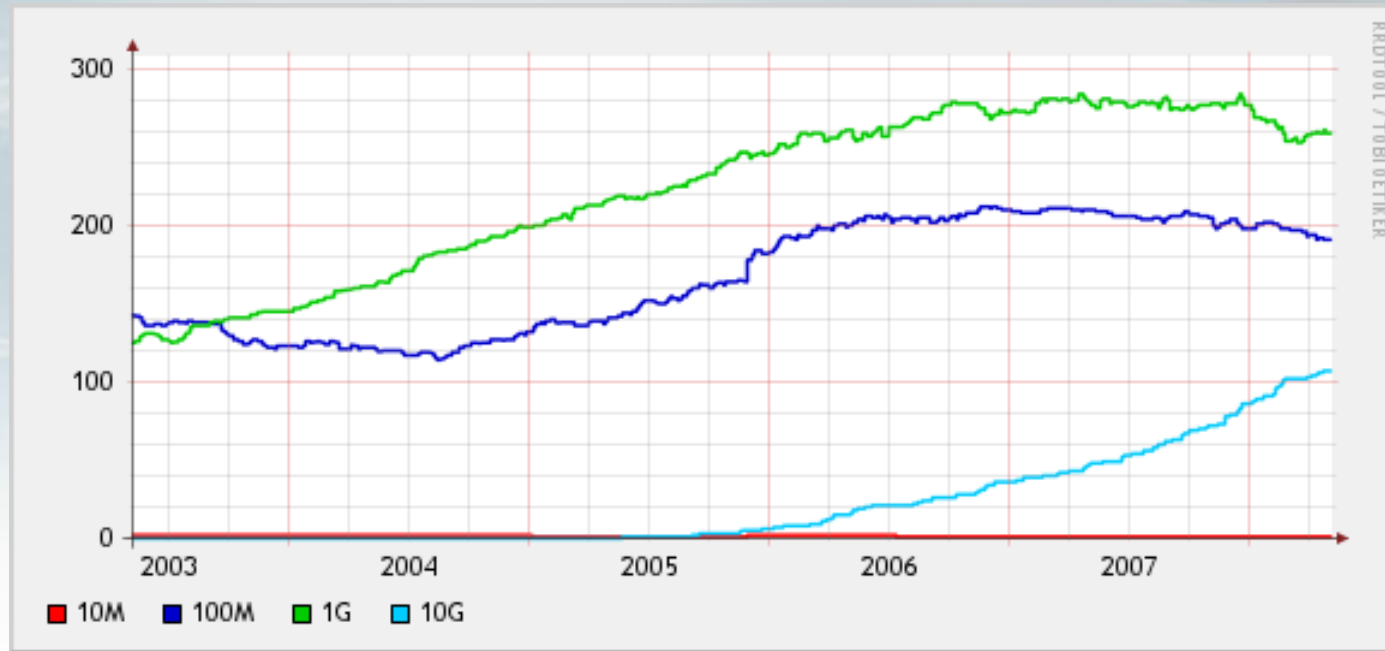

RIPE56: LINX News

Mike Hughes <mike *at* linx.net>

Some Statistics – 245Gb/sec peak

- What a good weekend can do for your stats:

First nice weekend of the year, 26th April

Port Trends

- 107 10G edge ports connected...

- ...a fall in 100M and 1G port use

Total Ports Connected - 577

- Greater light blue area shows 10G growing in proportion to other ports:

Total Connected Capacity – 1.2Tb

- Light blue is capacity from 10G ports