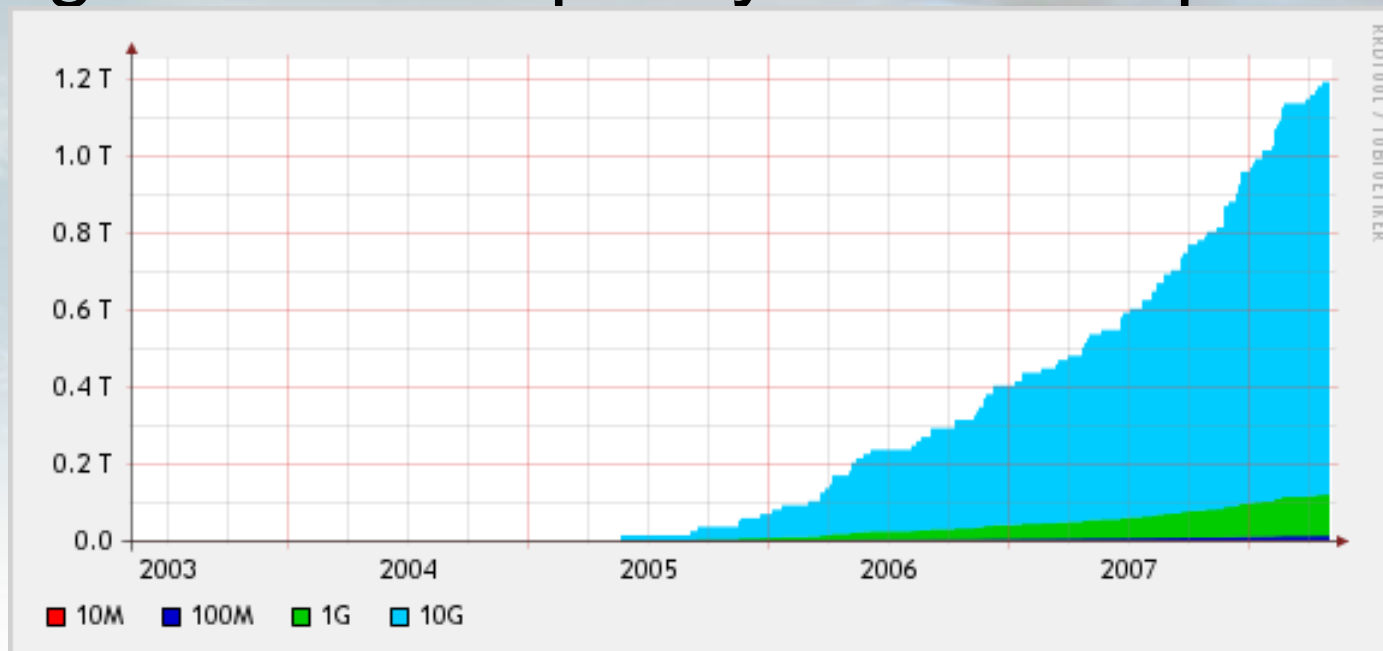

RIPE56: LINX News

Mike Hughes <mike *at* linx.net>

Some Statistics – 245Gb/sec peak

- What a good weekend can do for your stats:

First nice weekend of the year, 26th April

Port Trends

- 107 10G edge ports connected...

- ...a fall in 100M and 1G port use

Total Ports Connected - 577

- Greater light blue area shows 10G growing in proportion to other ports:

Total Connected Capacity – 1.2Tb

- Light blue is capacity from 10G ports