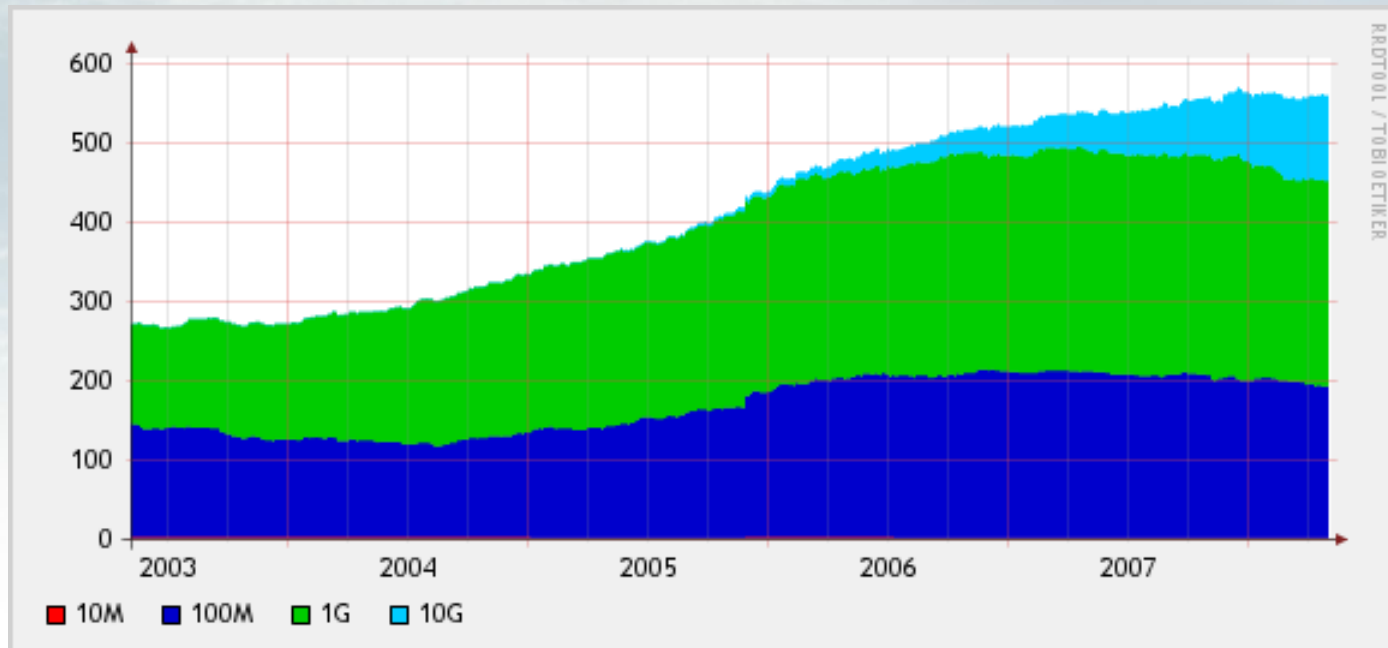

RIPE56: LINX News

Mike Hughes <mike *at* linx.net>

Some Statistics – 245Gb/sec peak

- What a good weekend can do for your stats:

First nice weekend of the year, 26th April

Port Trends

- 107 10G edge ports connected...

- ...a fall in 100M and 1G port use

Total Ports Connected - 577

- Greater light blue area shows 10G growing in proportion to other ports:

Total Connected Capacity – 1.2Tb

- Light blue is capacity from 10G ports