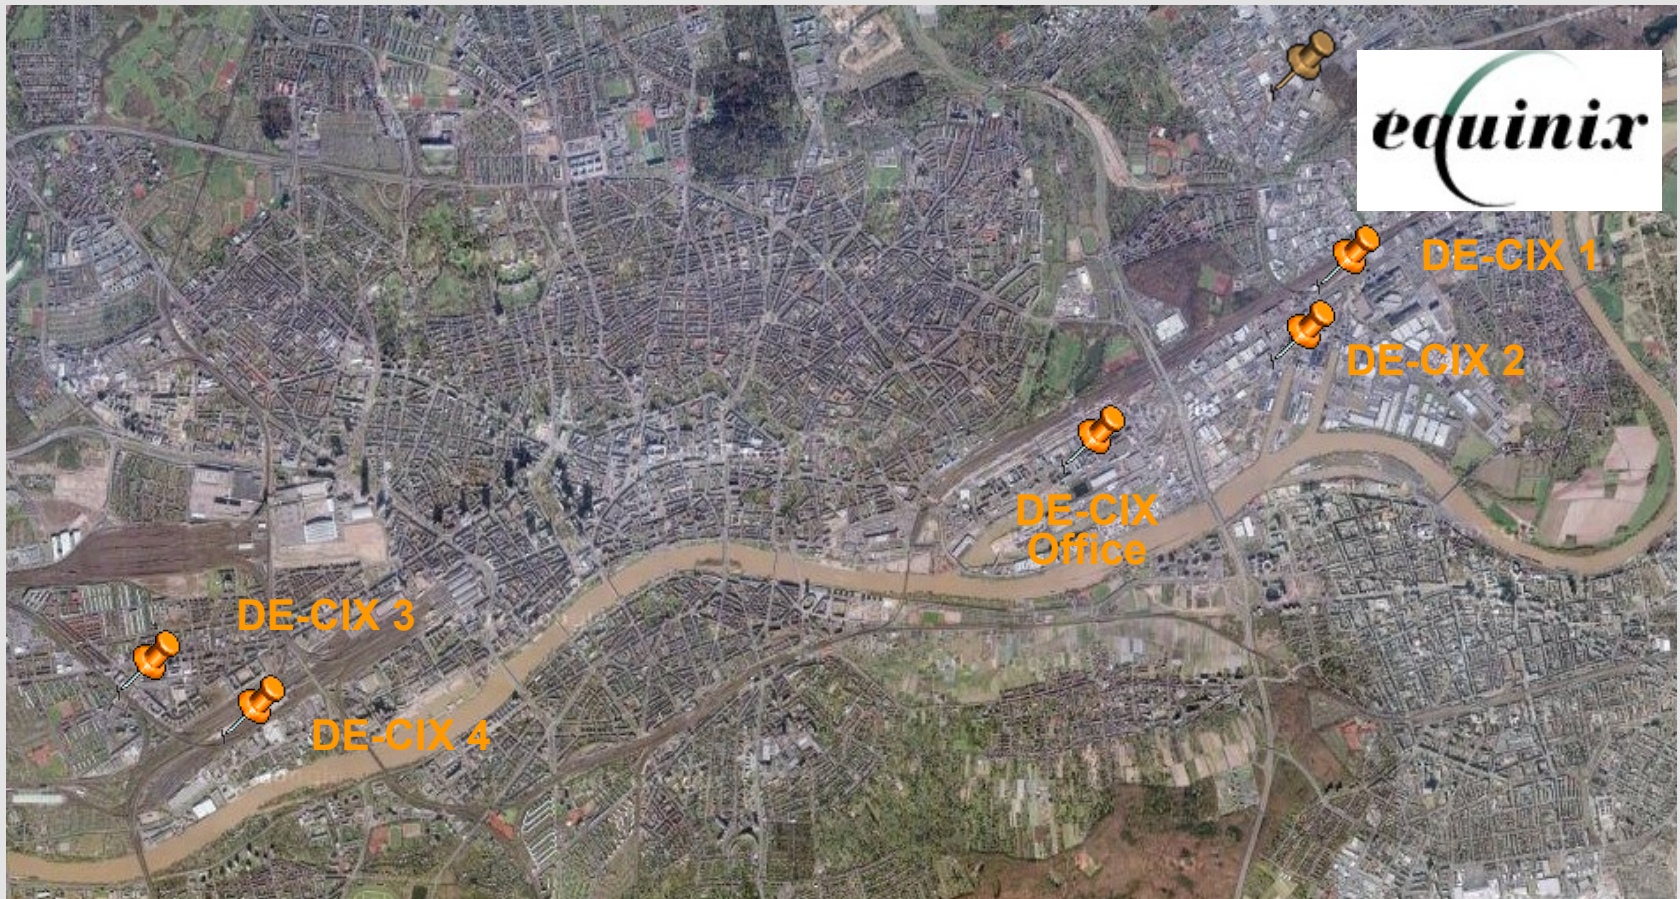

New DE-CIX site ctd.